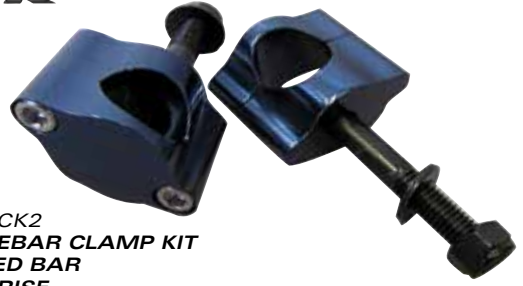

CPR

136-HB3
CHROME 3" RISE HANDLEBAR
ROAD

CPR

136-HB4
CHROME 4" RISE HANDLEBAR
ROAD

CPR

136-HBMXHK
BLACK 4" RISE HANDLEBAR
OFF ROAD

HANDLEBARS

CPR

136-HBMXHC
CHROME HIGH HANDLEBAR
OFF ROAD

CPR

136-HBMMXK
BLACK MINI HANDLEBAR
OFF ROAD

BULL BAR

134-HP1
HANDLEBAR PAD FOR TAPER BAR "BULLBAR"

BULL BAR

134-HP2
HANDLEBAR PAD ROUND "BULLBAR"

CPR

134-HBCK
134-HBCKS
HANDLEBAR CLAMP KIT
22MM (7/8") TO TAPERED BAR
12MM RISE
BILLET ALLOY

CPR

134-HBCK2
HANDLEBAR CLAMP KIT
TAPERED BAR
13MM RISE
12MM THREAD
SUITS CR/KX/KXF/RMZ
BILLET ALLOY

CPR

134-HBCK3
134-HBCK3S
HANDLEBAR CLAMP KIT
22MM-22MM (7/8"-7/8") BAR
20MM RISE
BILLET ALLOY

CPR

134-HBCK4
HANDLEBAR CLAMP KIT
22MM (7/8") BAR
18MM RISE
10MM THREAD
SUITS HONDA MINI
BILLET ALLOY

CPR

134-HBCK5
HANDLEBAR CLAMP KIT
TAPERED BAR
15MM RISE
10MM THREAD
UNIVERSAL
BILLET ALLOY

CPR

134-HBCK6
HANDLEBAR CLAMP KIT
22MM (7/8") TO TAPERED BAR
20MM RISE
BILLET ALLOY