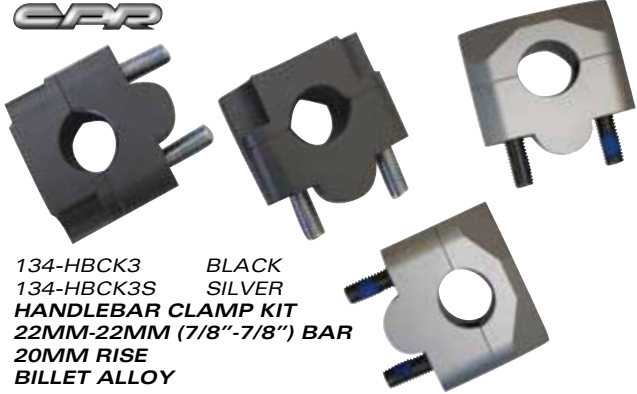

136-HBMXHC
CHROME HIGH HANDLEBAR
OFF ROAD

CPR

136-HBMMXK
BLACK MINI HANDLEBAR
OFF ROAD

BULL BAR

134-HP1
HANDLEBAR PAD FOR TAPER BAR "BULLBAR"

BULL BAR

134-HP2
HANDLEBAR PAD ROUND "BULLBAR"

CPR

134-HBCK
134-HBCKS
HANDLEBAR CLAMP KIT
22MM (7/8") TO TAPERED BAR
12MM RISE
BILLET ALLOY

CPR

134-HBCK2
HANDLEBAR CLAMP KIT
TAPERED BAR
13MM RISE
12MM THREAD
SUITS CR/KX/KXF/RMZ
BILLET ALLOY

CPR

134-HBCK3
134-HBCK3S
HANDLEBAR CLAMP KIT
22MM-22MM (7/8"-7/8") BAR
20MM RISE
BILLET ALLOY

CPR

134-HBCK4
HANDLEBAR CLAMP KIT
22MM (7/8") BAR
18MM RISE
10MM THREAD
SUITS HONDA MINI
BILLET ALLOY

CPR

134-HBCK5
HANDLEBAR CLAMP KIT
TAPERED BAR
15MM RISE
10MM THREAD
UNIVERSAL
BILLET ALLOY

CPR

134-HBCK6
HANDLEBAR CLAMP KIT
22MM (7/8") TO TAPERED BAR
20MM RISE
BILLET ALLOY

CPR

134-HBCK7
HANDLEBAR CLAMP KIT
22MM (7/8") TO TAPERED BAR
30MM RISE
BILLET ALLOY

CPR

134-HBCK8
HANDLEBAR CLAMP KIT
22MM (7/8") BAR
20MM RISE
UNIVERSAL
BILLET ALLOY

CPR

134-HBCK9
134-HBCK10
HANDLEBAR CLAMP KIT
15-35MM RISE
BILLET ALLOY