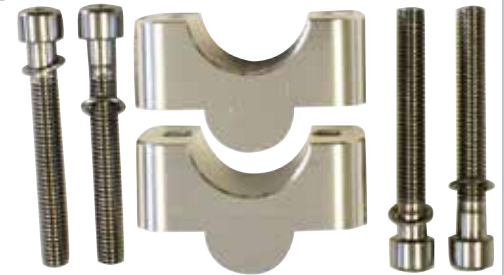

134-HBCK
134-HBCKS
HANDLEBAR CLAMP KIT
22MM (7/8") TO TAPERED BAR
12MM RISE
BILLET ALLOY

CPR

134-HBCK2
HANDLEBAR CLAMP KIT
TAPERED BAR
13MM RISE
12MM THREAD
SUITS CR/KX/KXF/RMZ
BILLET ALLOY

CPR

134-HBCK3
134-HBCK3S
HANDLEBAR CLAMP KIT
22MM-22MM (7/8"-7/8") BAR
20MM RISE
BILLET ALLOY

CPR

134-HBCK4
HANDLEBAR CLAMP KIT
22MM (7/8") BAR
18MM RISE
10MM THREAD
SUITS HONDA MINI
BILLET ALLOY

CPR

134-HBCK5
HANDLEBAR CLAMP KIT
TAPERED BAR
15MM RISE
10MM THREAD
UNIVERSAL
BILLET ALLOY

CPR

134-HBCK6
HANDLEBAR CLAMP KIT
22MM (7/8") TO TAPERED BAR
20MM RISE
BILLET ALLOY

CPR

134-HBCK7
HANDLEBAR CLAMP KIT
22MM (7/8") TO TAPERED BAR
30MM RISE
BILLET ALLOY

CPR

134-HBCK8
HANDLEBAR CLAMP KIT
22MM (7/8") BAR
20MM RISE
UNIVERSAL
BILLET ALLOY

CPR

134-HBCK9
134-HBCK10
HANDLEBAR CLAMP KIT
15-35MM RISE
BILLET ALLOY