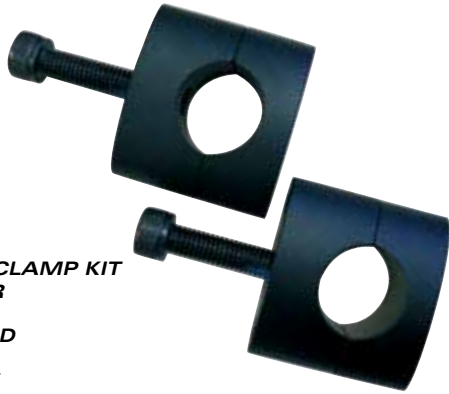

136-HBMXHC
CHROME HIGH HANDLEBAR
OFF ROAD

CPR

136-HBMMXK
BLACK MINI HANDLEBAR
OFF ROAD

BULL BAR

134-HP1
HANDLEBAR PAD FOR TAPER BAR "BULLBAR"

BULL BAR

134-HP2
HANDLEBAR PAD ROUND "BULLBAR"

CPR

134-HBCK
134-HBCKS
HANDLEBAR CLAMP KIT
22MM (7/8") TO TAPERED BAR
12MM RISE
BILLET ALLOY

CPR

134-HBCK2
HANDLEBAR CLAMP KIT
TAPERED BAR
13MM RISE
12MM THREAD
SUITS CR/KX/KXF/RMZ
BILLET ALLOY

CPR

134-HBCK3
134-HBCK3S
HANDLEBAR CLAMP KIT
22MM-22MM (7/8"-7/8") BAR
20MM RISE
BILLET ALLOY

CPR

134-HBCK4
HANDLEBAR CLAMP KIT
22MM (7/8") BAR
18MM RISE
10MM THREAD
SUITS HONDA MINI
BILLET ALLOY

CPR

134-HBCK5
HANDLEBAR CLAMP KIT
TAPERED BAR
15MM RISE
10MM THREAD
UNIVERSAL
BILLET ALLOY

CPR

134-HBCK6
HANDLEBAR CLAMP KIT
22MM (7/8") TO TAPERED BAR
20MM RISE
BILLET ALLOY

CPR

134-HBCK7
HANDLEBAR CLAMP KIT
22MM (7/8") TO TAPERED BAR
30MM RISE
BILLET ALLOY

CPR

134-HBCK8
HANDLEBAR CLAMP KIT
22MM (7/8") BAR
20MM RISE
UNIVERSAL
BILLET ALLOY

CPR

134-HBCK9
134-HBCK10
HANDLEBAR CLAMP KIT
15-35MM RISE
BILLET ALLOY