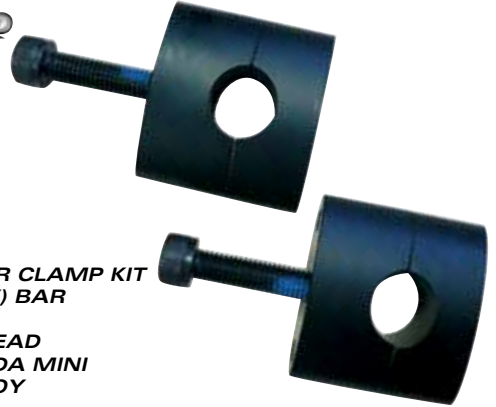

136-HBMXHC
CHROME HIGH HANDLEBAR
OFF ROAD

CPR

136-HBMMXK
BLACK MINI HANDLEBAR
OFF ROAD

BULL BAR

134-HP1
HANDLEBAR PAD FOR TAPER BAR "BULLBAR"

BULL BAR

134-HP2
HANDLEBAR PAD ROUND "BULLBAR"

CPR

134-HBCK
134-HBCKS
HANDLEBAR CLAMP KIT
22MM (7/8") TO TAPERED BAR
12MM RISE
BILLET ALLOY

CPR

134-HBCK2
HANDLEBAR CLAMP KIT
TAPERED BAR
13MM RISE
12MM THREAD
SUITS CR/KX/KXF/RMZ
BILLET ALLOY

CPR

134-HBCK3
134-HBCK3S
HANDLEBAR CLAMP KIT
22MM-22MM (7/8"-7/8") BAR
20MM RISE
BILLET ALLOY

CPR

134-HBCK4
HANDLEBAR CLAMP KIT
22MM (7/8") BAR
18MM RISE
10MM THREAD
SUITS HONDA MINI
BILLET ALLOY

CPR

134-HBCK5
HANDLEBAR CLAMP KIT
TAPERED BAR
15MM RISE
10MM THREAD
UNIVERSAL
BILLET ALLOY

CPR

134-HBCK6
HANDLEBAR CLAMP KIT
22MM (7/8") TO TAPERED BAR
20MM RISE
BILLET ALLOY

CPR

134-HBCK7
HANDLEBAR CLAMP KIT
22MM (7/8") TO TAPERED BAR
30MM RISE
BILLET ALLOY

CPR

134-HBCK8
HANDLEBAR CLAMP KIT
22MM (7/8") BAR
20MM RISE
UNIVERSAL
BILLET ALLOY

CPR

134-HBCK9
134-HBCK10
HANDLEBAR CLAMP KIT
15-35MM RISE
BILLET ALLOY