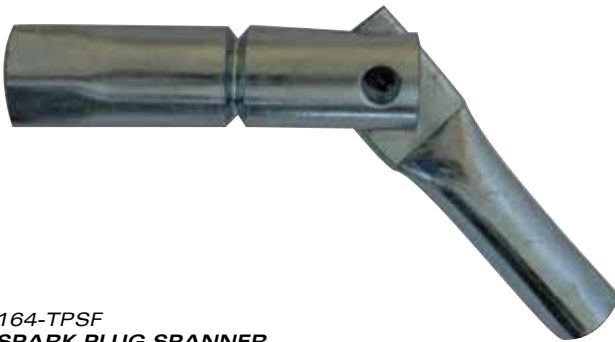

164-TPSF
SPARK PLUG SPANNER
10MM FOLDING
'C' PLUGS

CFR