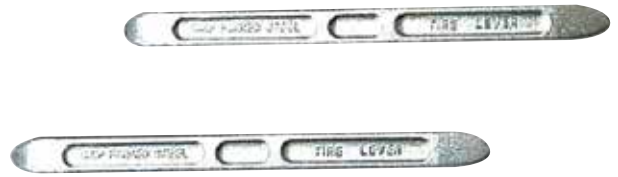

CFR

164-CP2
CIRCLIP PLIERS
4 INTERCHANGABLE HEADS
WORKS ON BOTH INTERNAL AND EXTERNAL CIRCLIPS

TOOLS

CPR

164-LWP
6 INCH LOCK WIRE PLIERS

CPR

164-TTL10
TYRE LEVER
10" PAIR

CPR

164-TTLC
TYRE LEVER AXLE SPANNER COMBO

CPR

164-TTLM
TYRE LEVER
MICHELIN STYLE

CPR

164-TLF
FORGED TYRE LEVER

CPR

164-BB
BEAD BUDDY TYRE TOOL

164-BB2
BEAD BREAKER WITH HANDLE

CPR

164-TVP
TYRE VALVE INSTALLER
ENABLES EASY FITTING OF TUBELESS VALVES

160-VR
25MM RUBBER TUBELESS VALVE
BAG OF 50

CPR

164-VT
4 WAY VALVE TOOL

CAR

164-TPG1
LOW TYRE PRESSURE GAUGE
WITH KEY RING
0-9 PSI

CAR