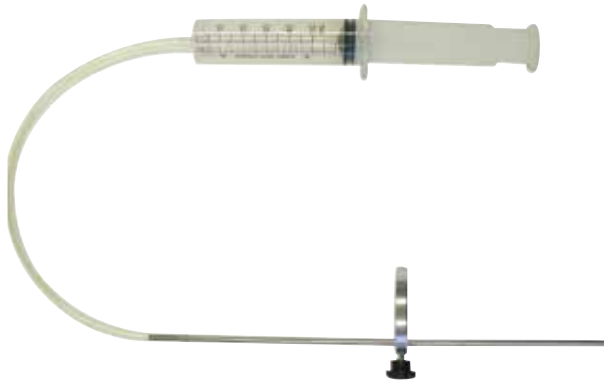

164-FCS49
FORK TOP CAP WRENCH
PROVISION TO ATTACH TORQUE WRENCH
49MM

164-FOT
FORK OIL LEVEL TOOL

CAR