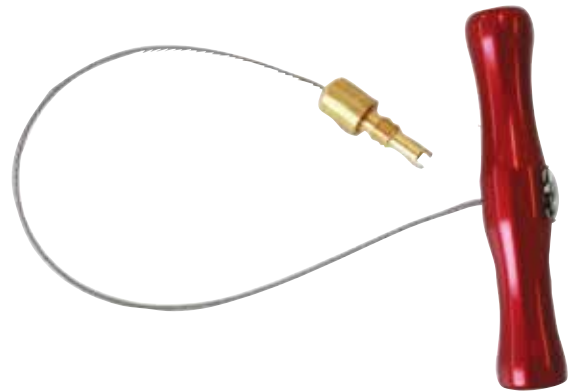

CPR

164-TVP
TYRE VALVE INSTALLER
ENABLES EASY FITTING OF TUBELESS VALVES

160-VR
25MM RUBBER TUBELESS VALVE
BAG OF 50

CPR

164-VT
4 WAY VALVE TOOL

CAR

164-TPG1
LOW TYRE PRESSURE GAUGE
WITH KEY RING
0-9 PSI

CAR

164-TG4
TYRE GAUGE DIAL
0.5 - 4.5 BAR
6-66PSI

CAR

164-TG5
RACING TYRE PRESSURE GAUGE
PRESSURE RELEASE BUTTON
PROTECTIVE RUBBER CASE
0-30PSI

CAR

164-RP
RIM PROTECTORS
2 PACK

CAR

164-RWS 22MM & 27MM
164-RWS2 30MM & 32MM
164-RWS3 32MM & 39MM
164-RWS4 34MM & 41MM
REAR WHEEL SPANNER

CAR

164-AVP
AIR VALVE PULLER
ALLOY HANDLE

CAR

164-AS
AXLE SPANNER
17, 19, 22, 24MM

TOOLS

CAR

164-BBV
VACUUM BRAKE OIL BLEEDER

CAR