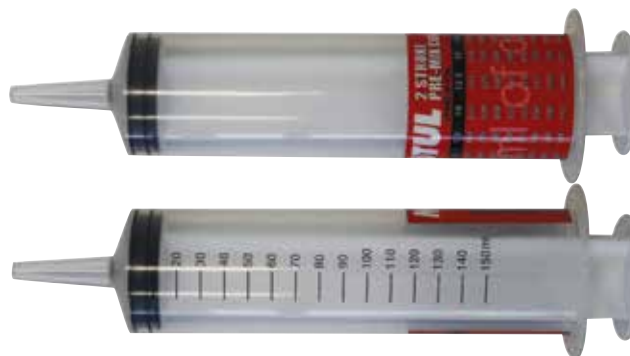

CAR

164-OS1
2 STROKE OIL SYRINGE
150ML

CAR

160-MJ50
MEASURING JUG WITH CAP
OIL RESISTANT, TRANSLUCENT
500ML

TOOLS

CPR

**164-TTBS2
T BAR SET
PHILLIPS & STANDARD FLAT HEAD SCREWDRIVER
6 - 8 - 10 - 12 - 13 - 14MM**