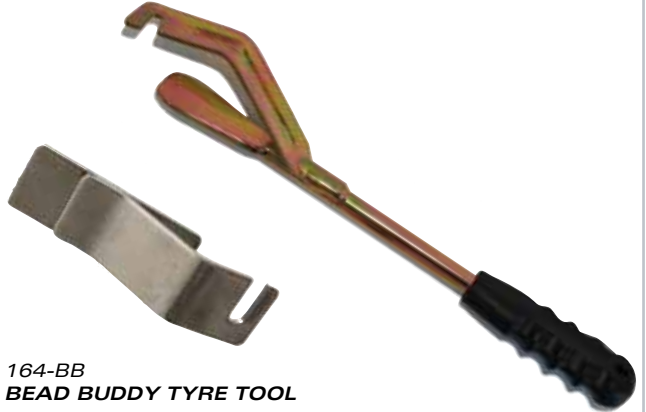

CFR

164-CP2
CIRCLIP PLIERS
4 INTERCHANGABLE HEADS
WORKS ON BOTH INTERNAL AND EXTERNAL CIRCLIPS

TOOLS

CPR

164-LWP
6 INCH LOCK WIRE PLIERS

CPR

164-TTL10
TYRE LEVER
10" PAIR

CPR

164-TTLC
TYRE LEVER AXLE SPANNER COMBO

CPR

164-TTLM
TYRE LEVER
MICHELIN STYLE

CPR

164-TLF
FORGED TYRE LEVER

CPR

164-BB
BEAD BUDDY TYRE TOOL

164-BB2
BEAD BREAKER WITH HANDLE

CPR

164-TVP
TYRE VALVE INSTALLER
ENABLES EASY FITTING OF TUBELESS VALVES

160-VR
25MM RUBBER TUBELESS VALVE
BAG OF 50

CPR

164-VT
4 WAY VALVE TOOL

CAR

164-TPG1
LOW TYRE PRESSURE GAUGE
WITH KEY RING
0-9 PSI

CAR